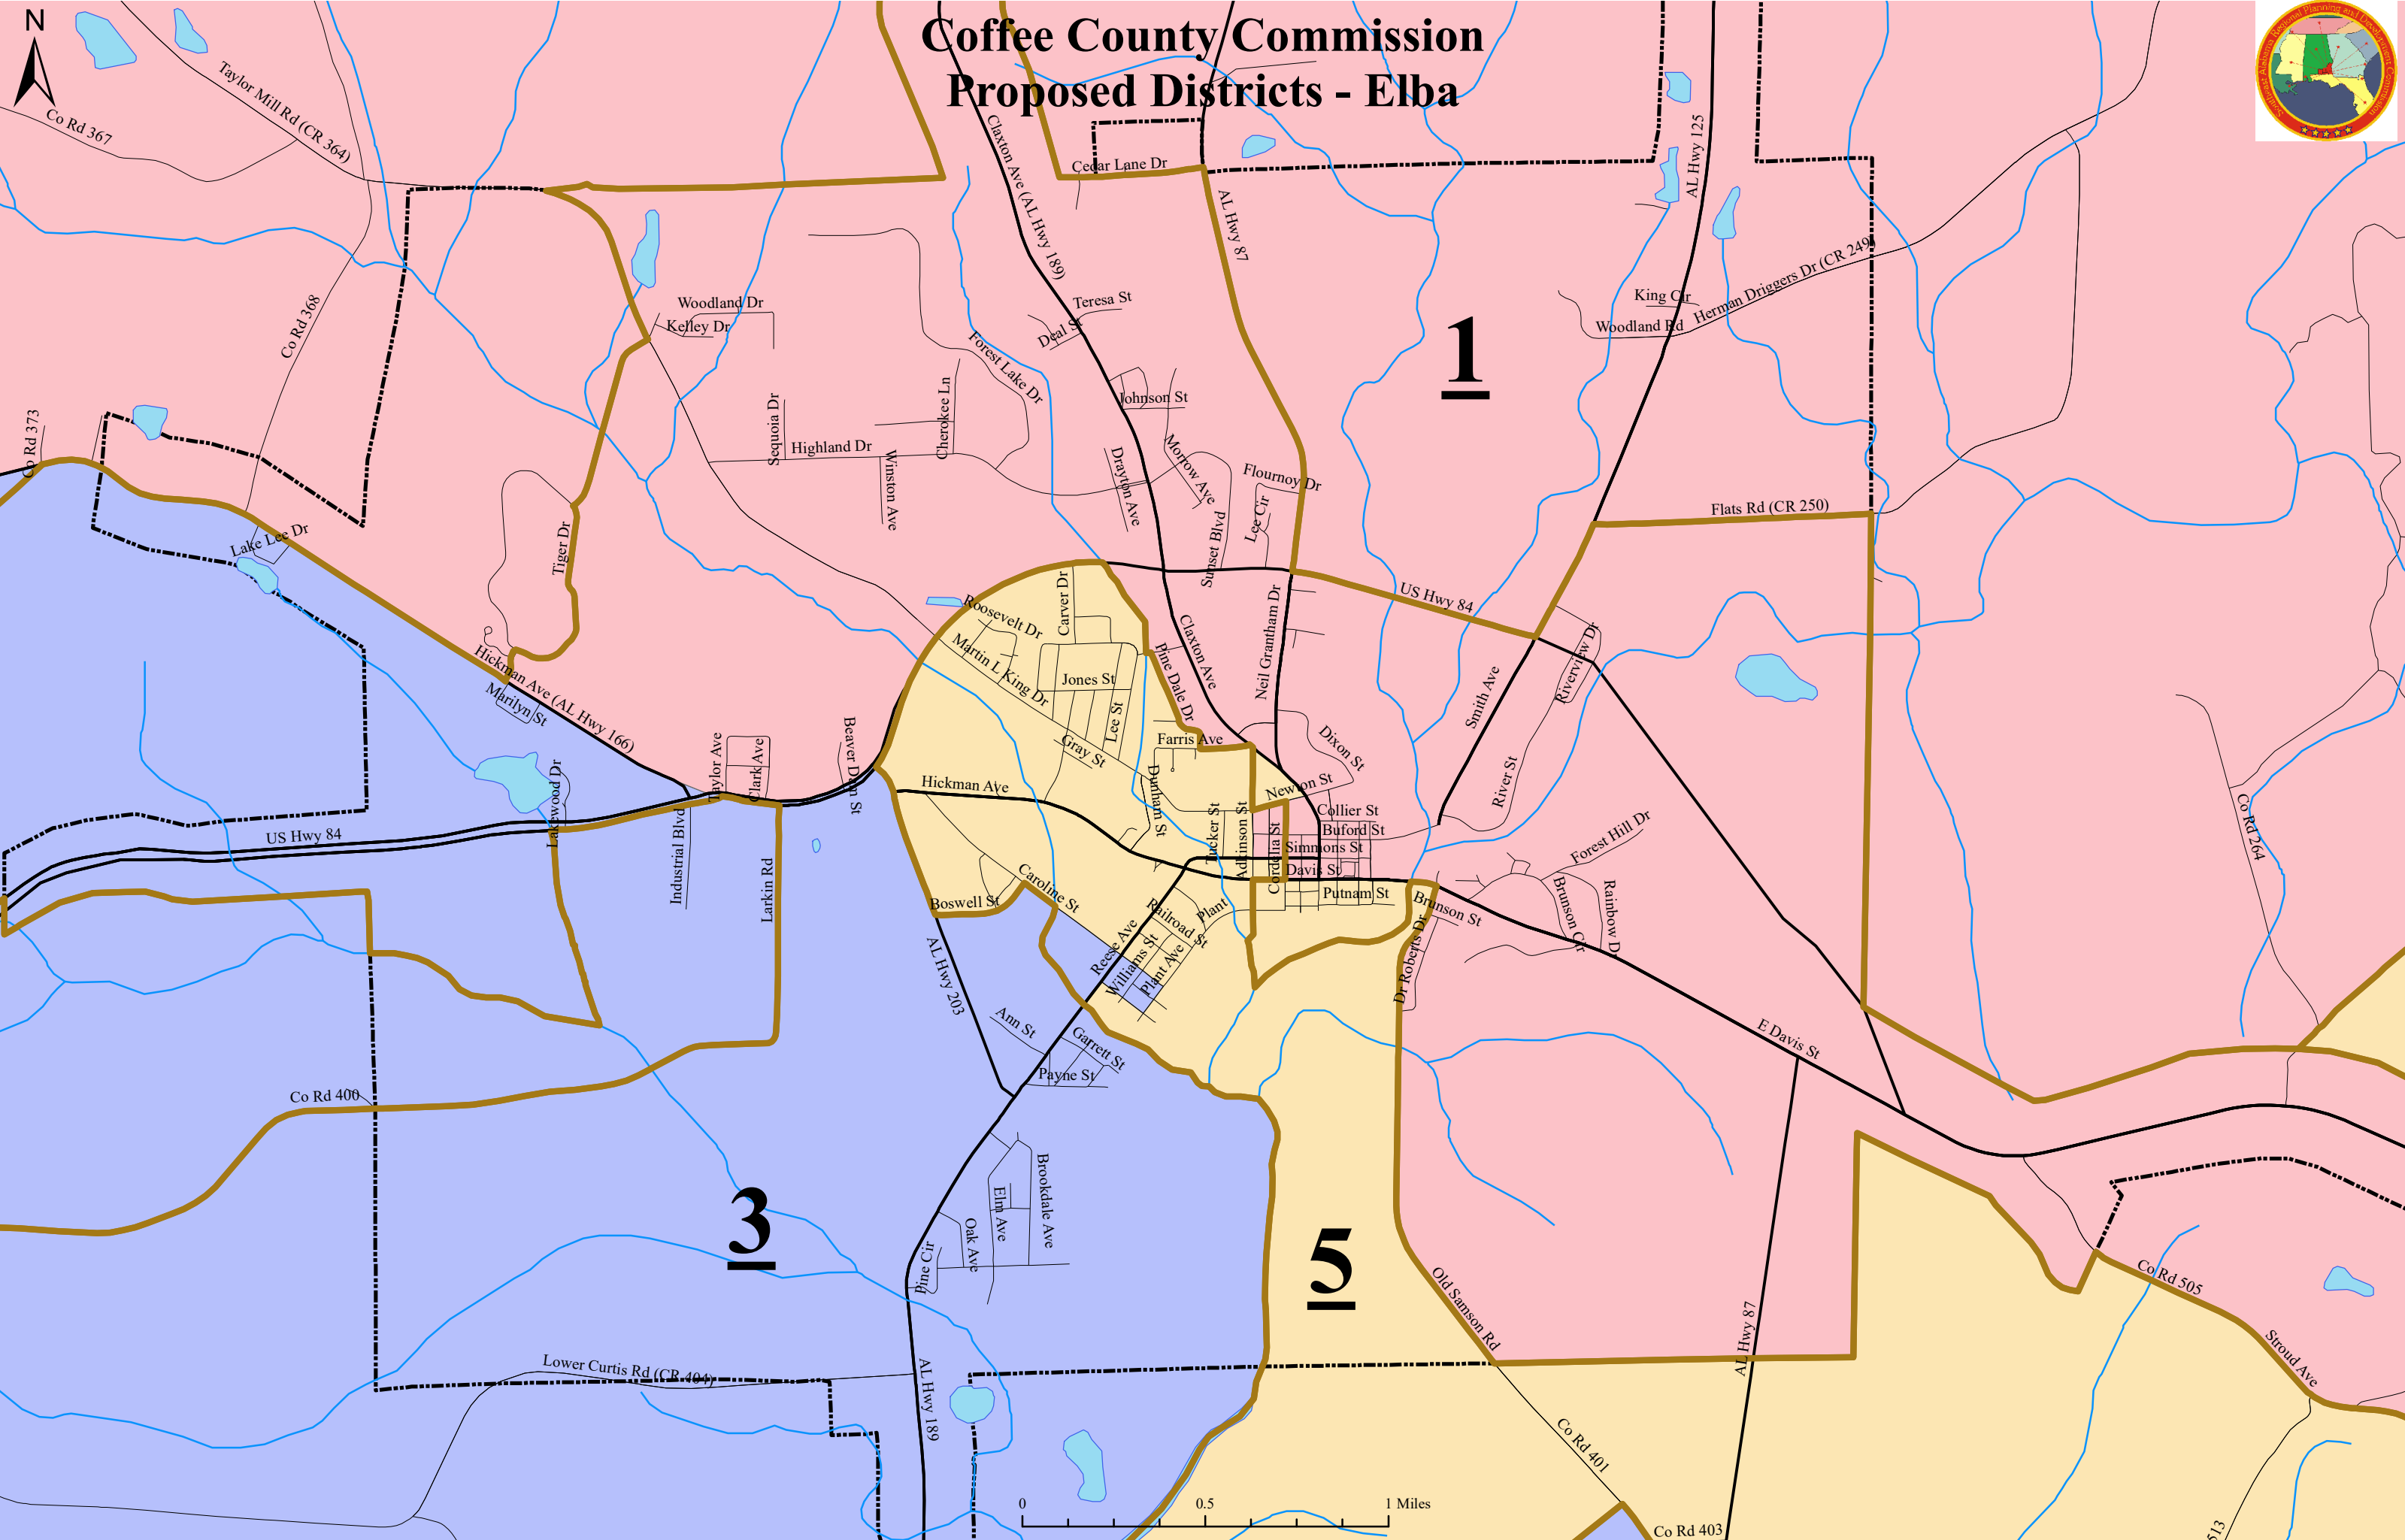

Coffee County Commission Proposed Districts - Elba

0 0.5 1 Miles